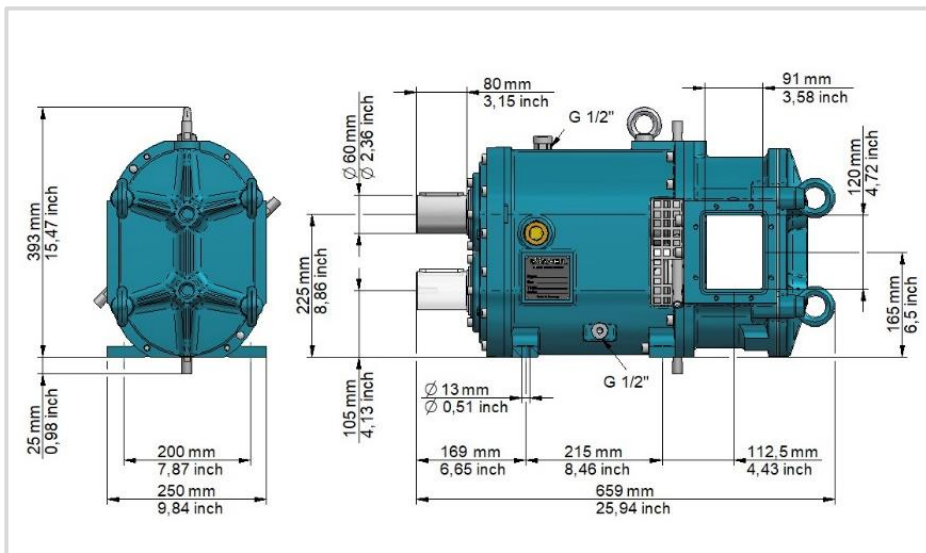

PL 200 (Classic / Select)

Gewicht | Weight
110 kg (243 lbs)

PL 200 (Protect)

Gewicht | Weight
151 kg (333 lbs)

PL 300 (Classic / Select)

Gewicht | Weight
119 kg (262 lbs)

**PL 300
(Protect)**

Gewicht | Weight
160 kg (353 lbs)