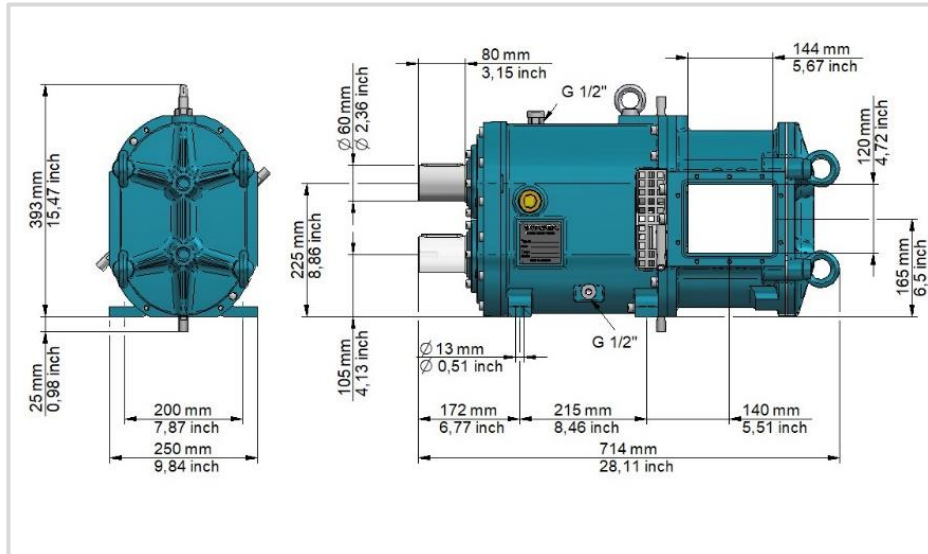

PL 200 (Classic / Select)

Gewicht | Weight
110 kg (243 lbs)

PL 200 (Protect)

Gewicht | Weight
151 kg (333 lbs)

PL 300 (Classic / Select)

Gewicht | Weight
119 kg (262 lbs)

**PL 300
(Protect)**

Gewicht | Weight
160 kg (353 lbs)