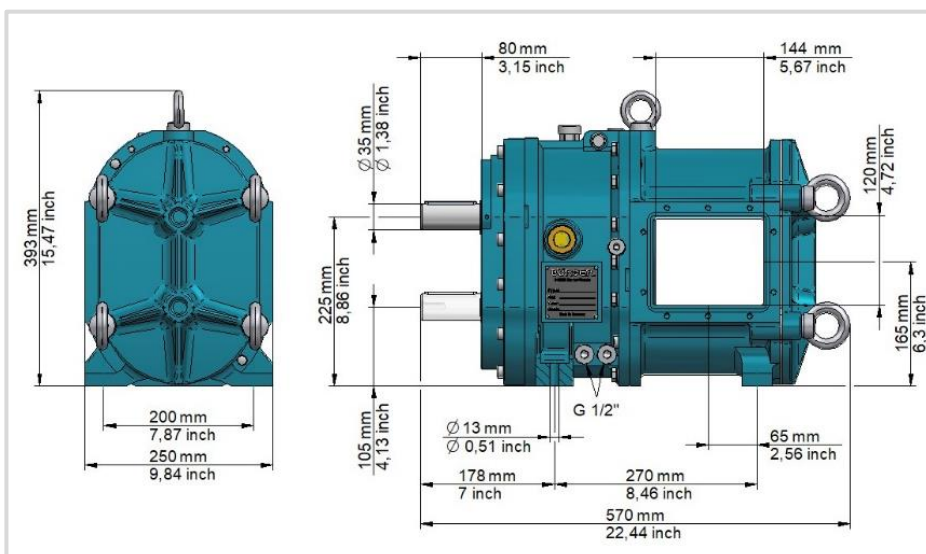

PL 200 (Classic / Select)

Gewicht | Weight
110 kg (243 lbs)

PL 200 (Protect)

Gewicht | Weight
151 kg (333 lbs)

PL 300 (Classic / Select)

Gewicht | Weight
119 kg (262 lbs)

**PL 300
(Protect)**

Gewicht | Weight
160 kg (353 lbs)