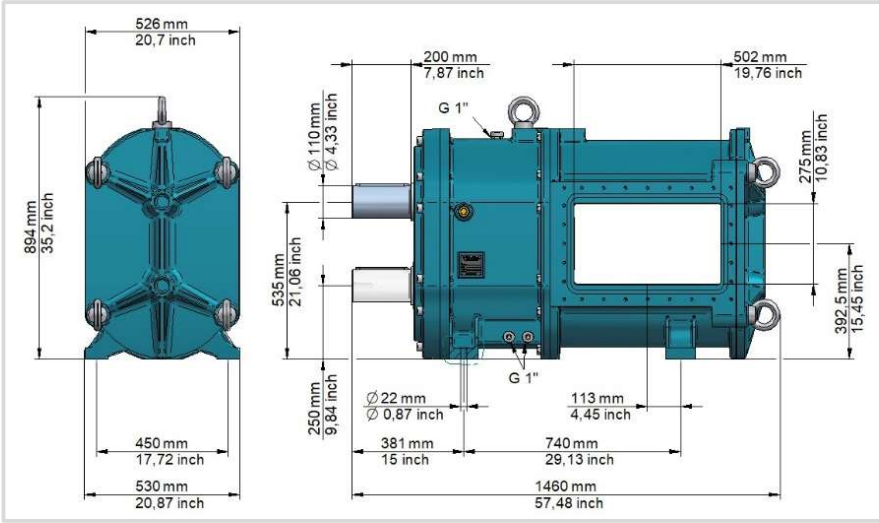

XL 1760

Gewicht | Weight
1.244 kg (2.743 lbs)

XL 2650

Gewicht | Weight
1.344 kg (2.963 lbs)

XL 3530

Gewicht | Weight
1.444 kg (3.183 lbs)

XL 5350

Gewicht | Weight
1.740 kg (3.840 lbs)