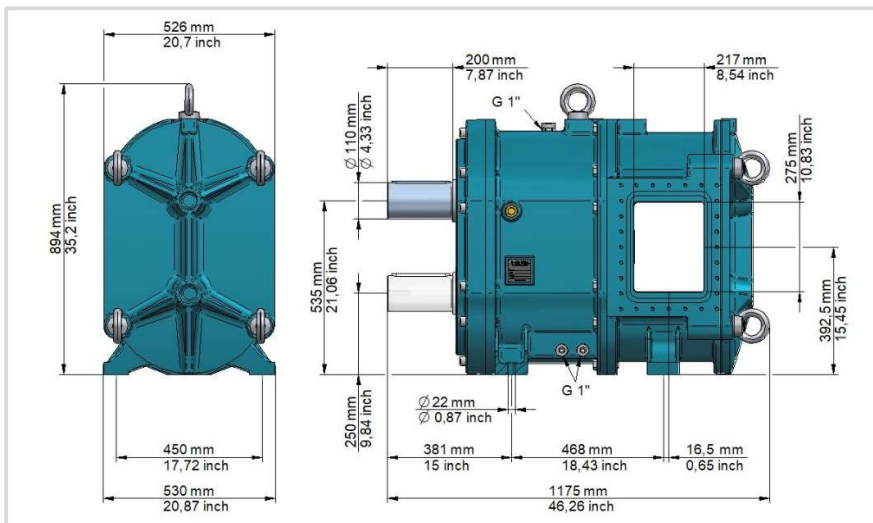

XL 1760

Gewicht | Weight
1.244 kg (2.743 lbs)

XL 2650

Gewicht | Weight
1.344 kg (2.963 lbs)

XL 3530

Gewicht | Weight
1.444 kg (3.183 lbs)

XL 5350

Gewicht | Weight
1.740 kg (3.840 lbs)