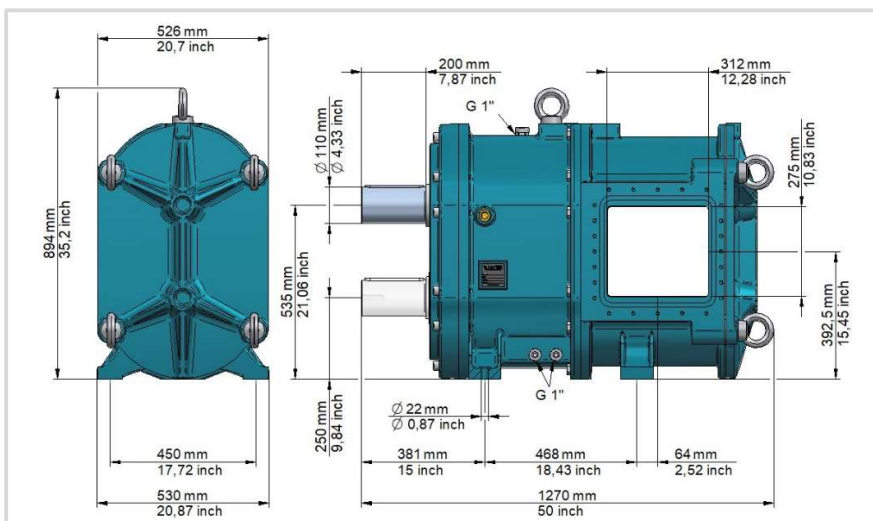

XL 1760

Gewicht | Weight
1.244 kg (2.743 lbs)

XL 2650

Gewicht | Weight
1.344 kg (2.963 lbs)

XL 3530

Gewicht | Weight
1.444 kg (3.183 lbs)

XL 5350

Gewicht | Weight
1.740 kg (3.840 lbs)