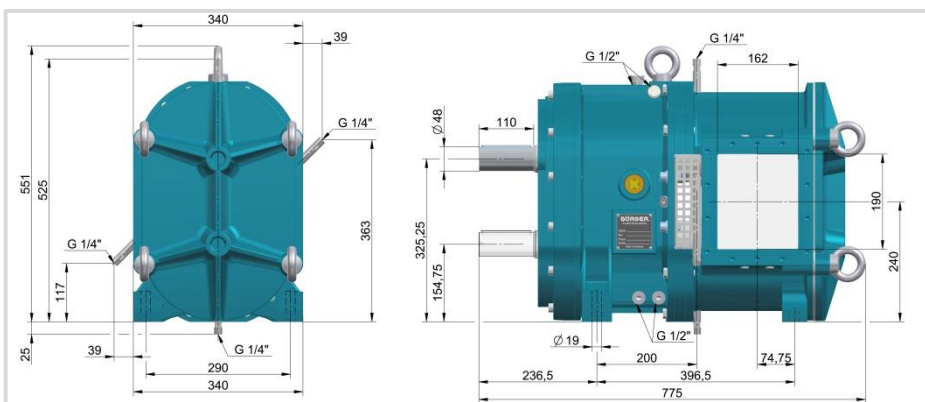

FL 518

Weight: 273 kg

FL 776

Weight: 299 kg

FL 1036

Weight: 305 kg

Production-related deviations in individual dimensions within an acceptable tolerance cannot be ruled out.
Requests for dimensions regarding a specific order are welcome.

Protect FL 518

Weight: 278 kg

Protect FL 776

Weight: 304 kg

Production-related deviations in individual dimensions within an acceptable tolerance cannot be ruled out. Requests for dimensions regarding a specific order are welcome.