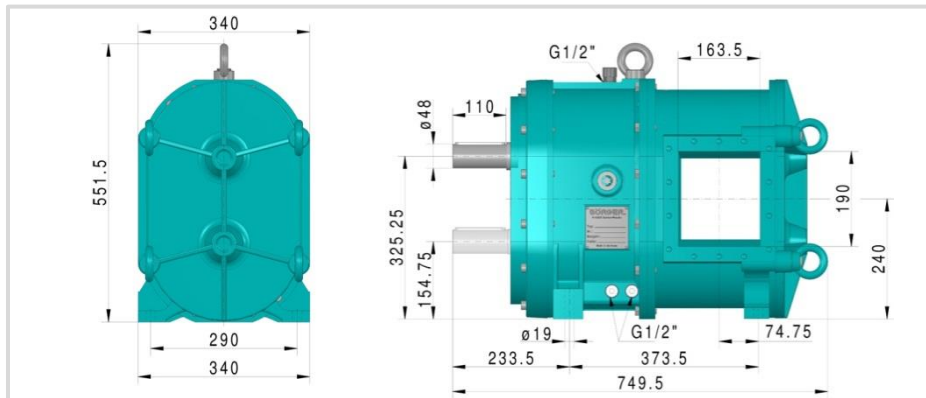

FL 518

Weight: 273 kg

FL 776

Weight: 299 kg

FL 1036

Weight: 305 kg

Production-related deviations in individual dimensions within an acceptable tolerance cannot be ruled out.
Requests for dimensions regarding a specific order are welcome.

Protect FL 518

Weight: 278 kg

Protect FL 776

Weight: 304 kg

Production-related deviations in individual dimensions within an acceptable tolerance cannot be ruled out. Requests for dimensions regarding a specific order are welcome.