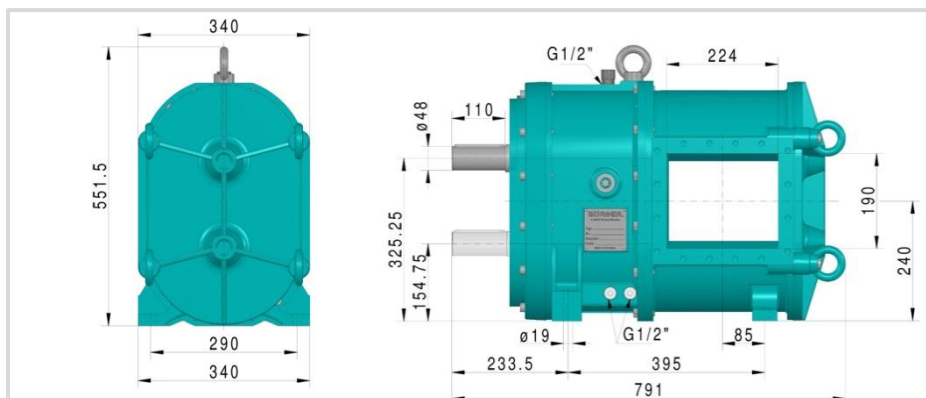

FL 518

Weight: 273 kg

FL 776

Weight: 299 kg

FL 1036

Weight: 305 kg

Production-related deviations in individual dimensions within an acceptable tolerance cannot be ruled out.
Requests for dimensions regarding a specific order are welcome.

Protect FL 518

Weight: 278 kg

Protect FL 776

Weight: 304 kg

Production-related deviations in individual dimensions within an acceptable tolerance cannot be ruled out. Requests for dimensions regarding a specific order are welcome.