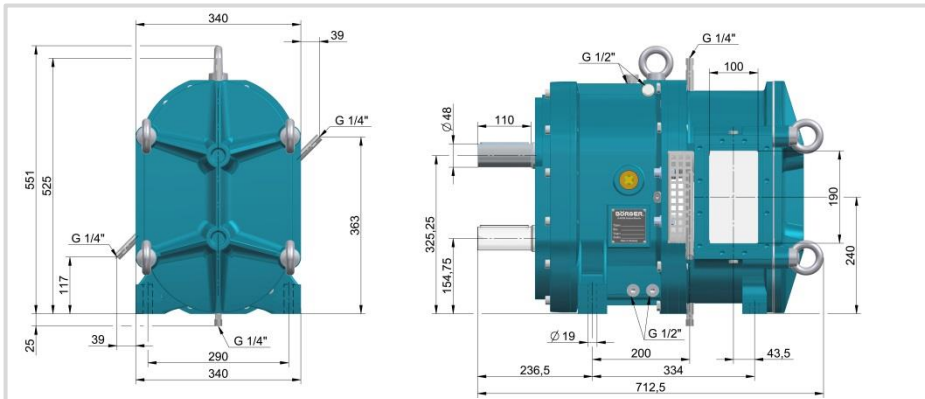

FL 518

Weight: 273 kg

FL 776

Weight: 299 kg

FL 1036

Weight: 305 kg

Production-related deviations in individual dimensions within an acceptable tolerance cannot be ruled out.
Requests for dimensions regarding a specific order are welcome.

Protect FL 518

Weight: 278 kg

Protect FL 776

Weight: 304 kg

Production-related deviations in individual dimensions within an acceptable tolerance cannot be ruled out. Requests for dimensions regarding a specific order are welcome.