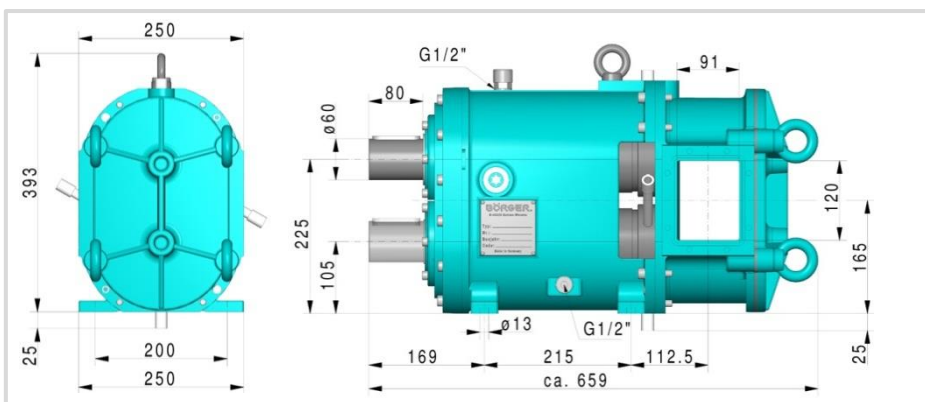

Protect PL 100

Weight: 140 kg

Protect PL 200

Weight: 151 kg

Protect PL 300

Weight: 160 kg

Production-related deviations in individual dimensions within an acceptable tolerance cannot be ruled out. Requests for dimensions regarding a specific order are welcome.