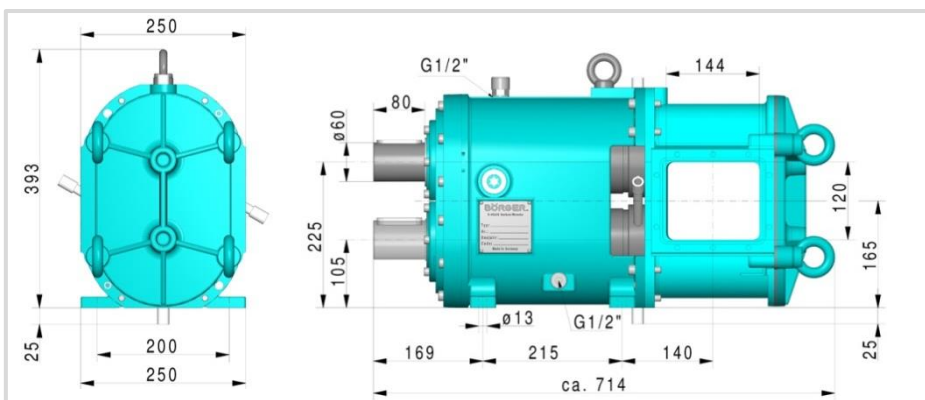

Protect PL 100

Weight: 140 kg

Protect PL 200

Weight: 151 kg

Protect PL 300

Weight: 160 kg

Production-related deviations in individual dimensions within an acceptable tolerance cannot be ruled out. Requests for dimensions regarding a specific order are welcome.