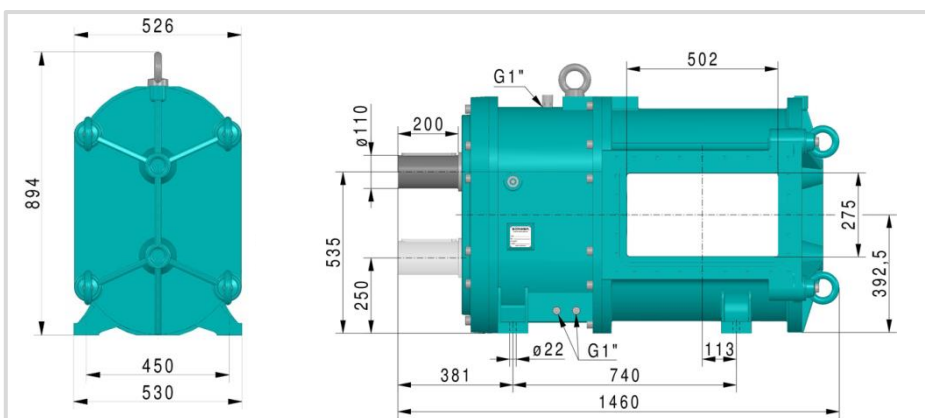

XL 1760

Weight: 1.244 kg

XL 2650

Weight: 1.344 kg

XL 3530

Weight: 1.444 kg

XL 5350

Weight: 1.550 kg

Production-related deviations in individual dimensions within an acceptable tolerance cannot be ruled out. Requests for dimensions regarding a specific order are welcome.