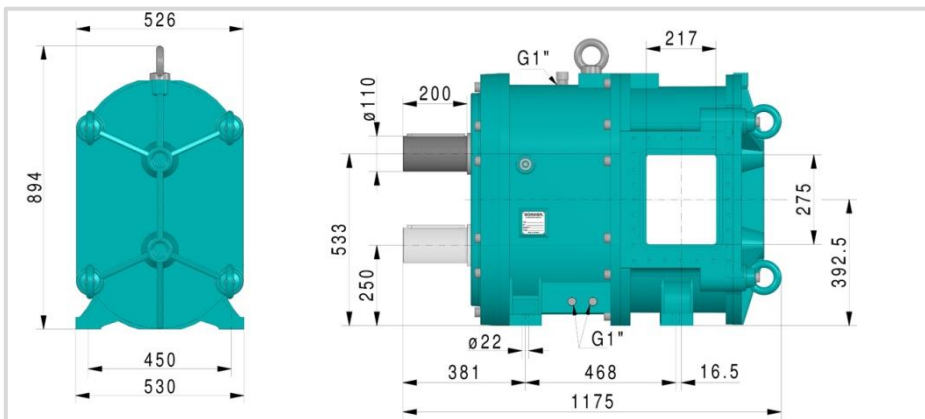

XL 1760

Weight: 1.244 kg

XL 2650

Weight: 1.344 kg

XL 3530

Weight: 1.444 kg

XL 5350

Weight: 1.550 kg

Production-related deviations in individual dimensions within an acceptable tolerance cannot be ruled out. Requests for dimensions regarding a specific order are welcome.