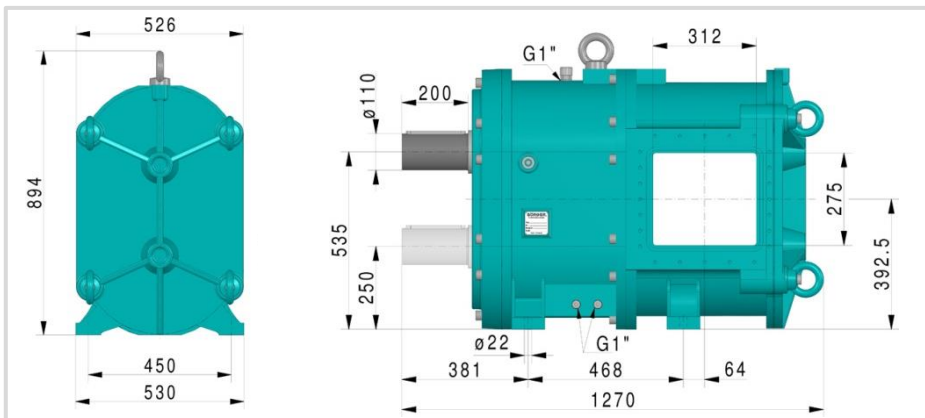

XL 1760

Weight: 1.244 kg

XL 2650

Weight: 1.344 kg

XL 3530

Weight: 1.444 kg

XL 5350

Weight: 1.550 kg

Production-related deviations in individual dimensions within an acceptable tolerance cannot be ruled out. Requests for dimensions regarding a specific order are welcome.