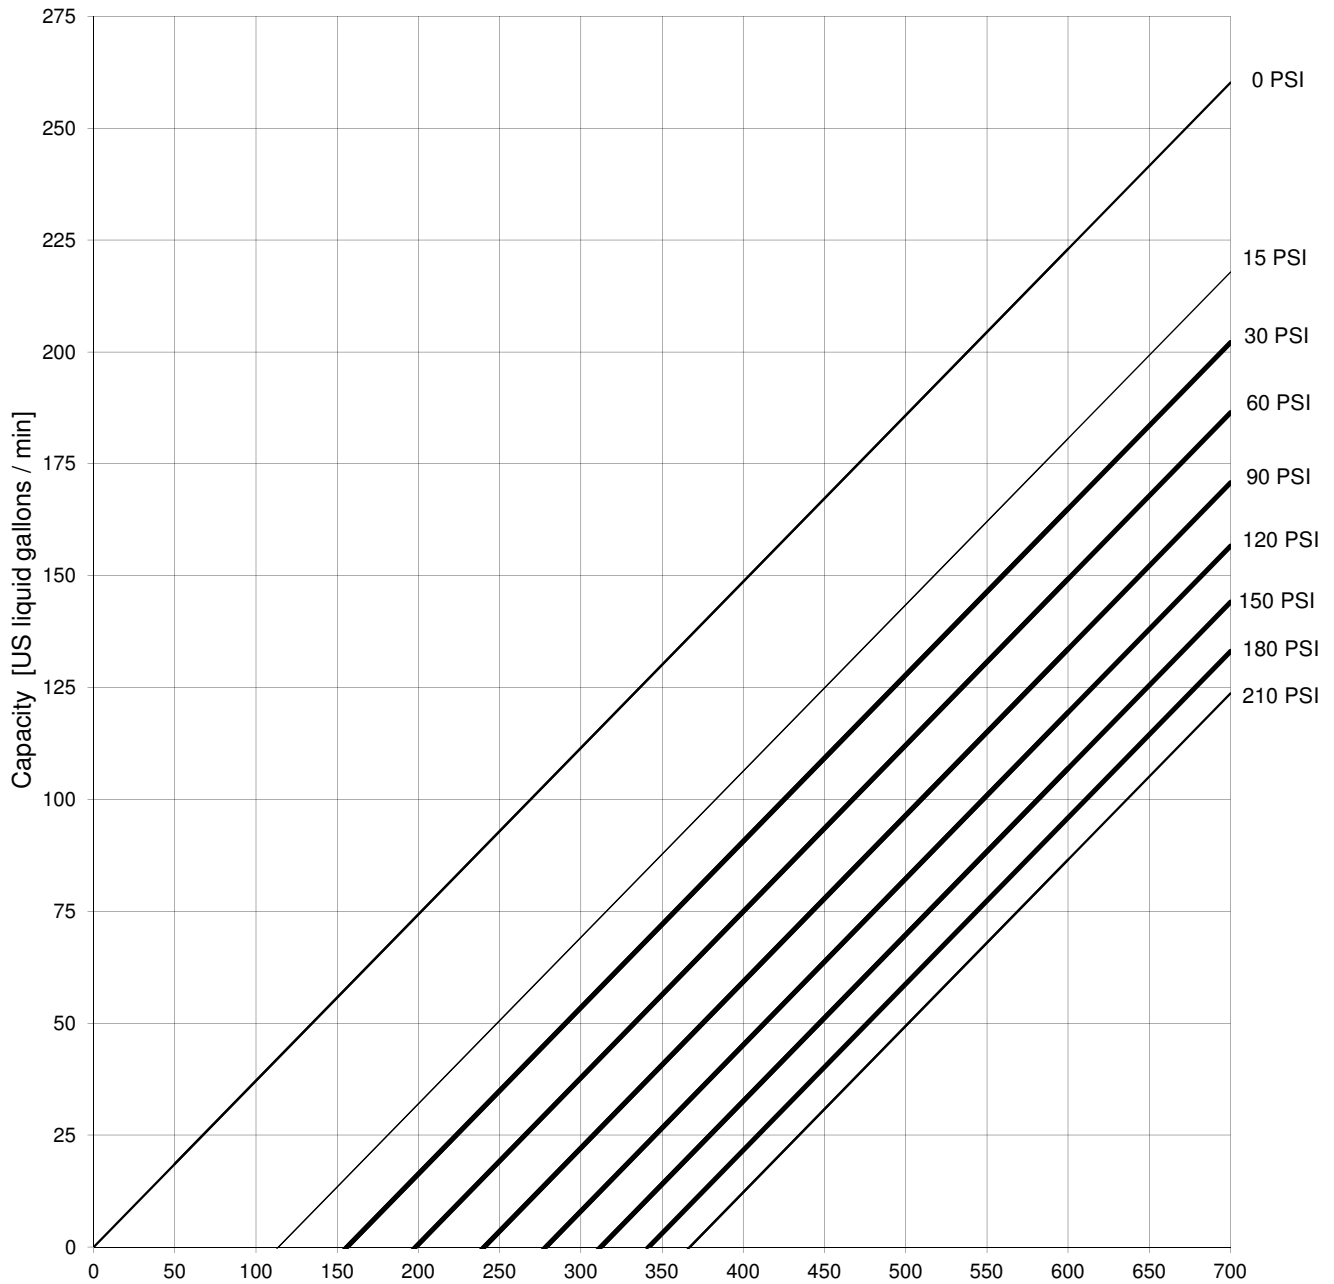

Performance curve

ONIX - BJ 140 Primus

BÖRGER®

S-0103-16-ARI

Base Lines - DS400 - 50cp

[rpm]