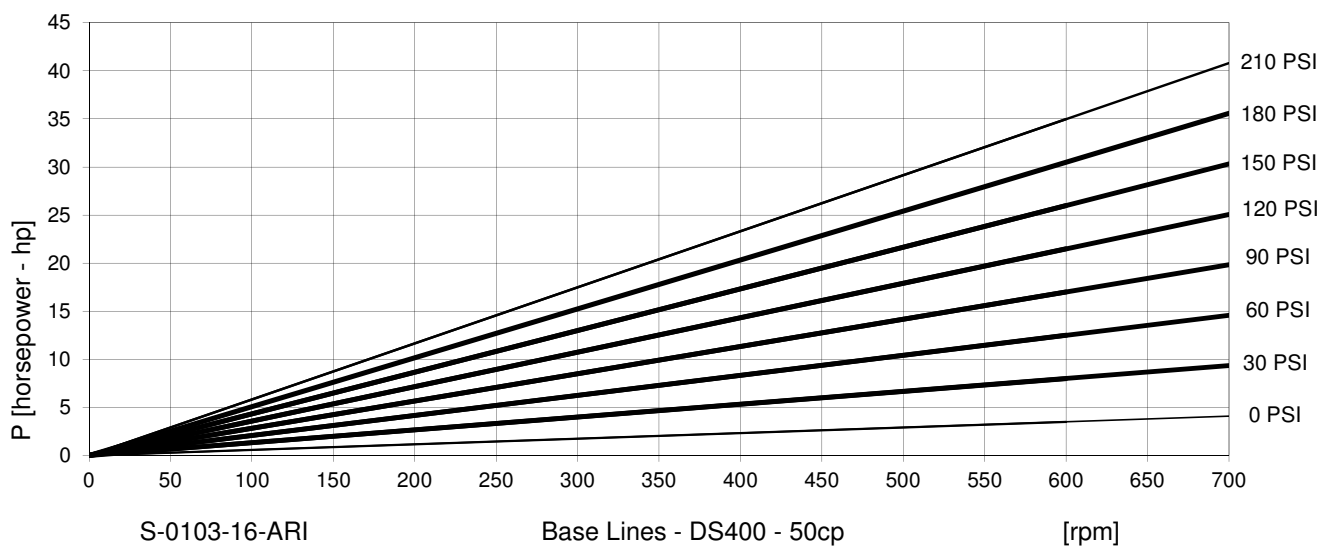

Performance curve

ONIX - BJ 140 Primus

BÖRGER®

S-0103-16-ARI

Base Lines - DS400 - 50cp

[rpm]