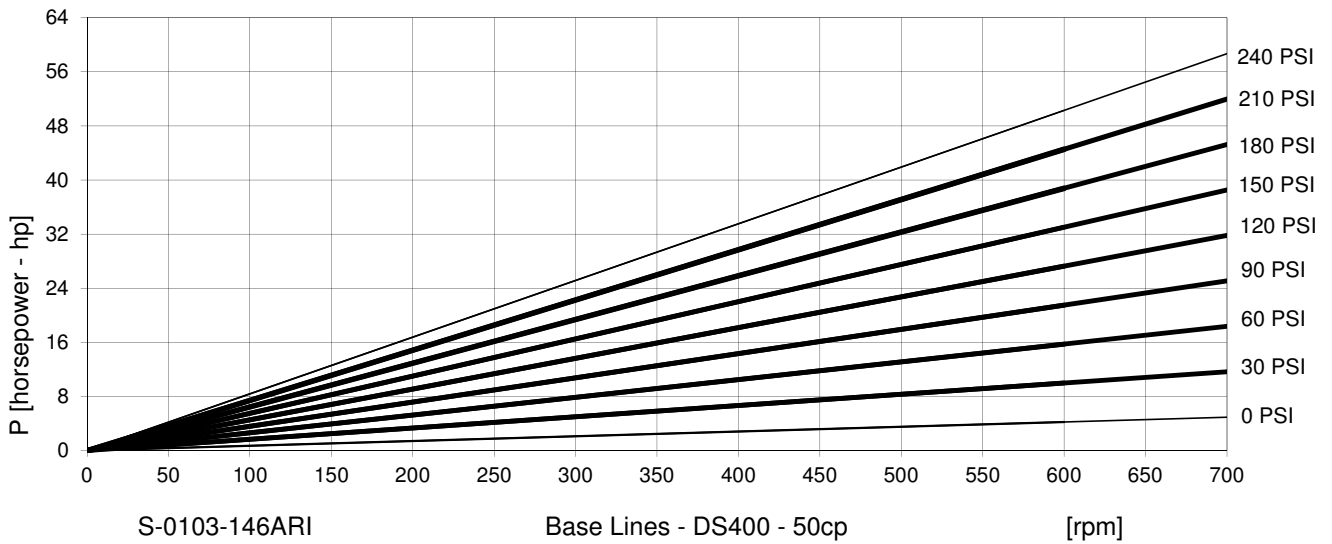

Performance curve
ONIX - BL 190 Primus

S-0103-146ARI

Base Lines - DS400 - 50cp

[rpm]