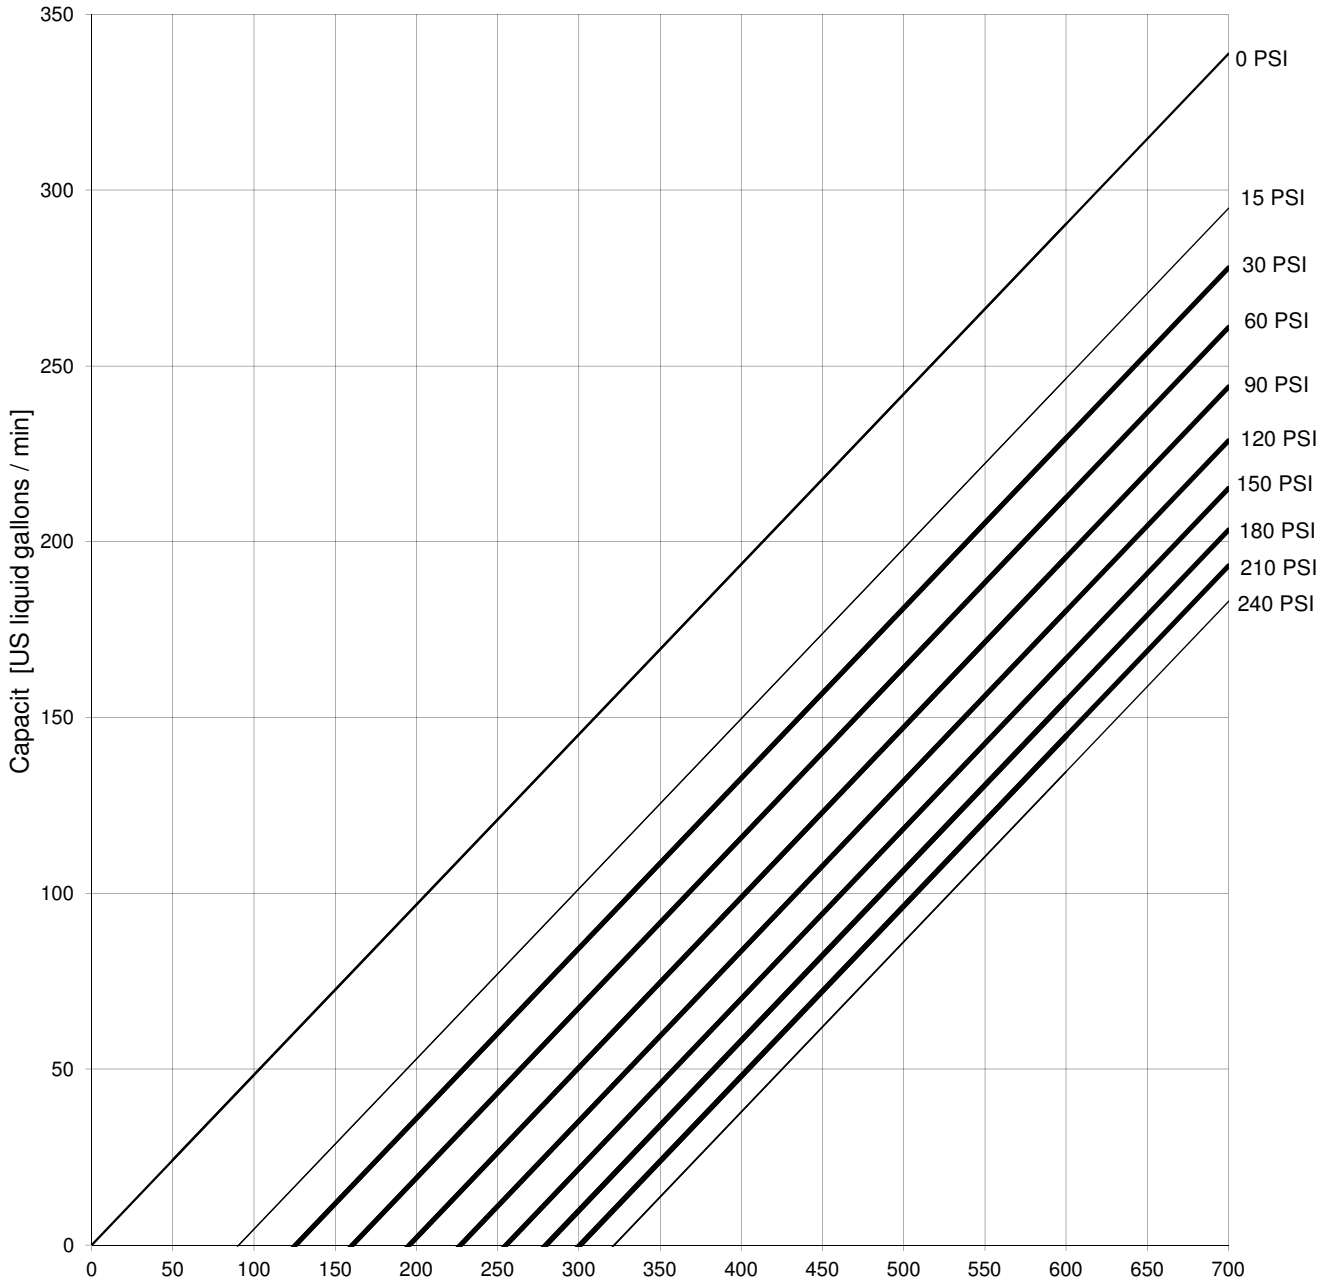

Performance curve
ONIX - BL 190 Primus

S-0103-146ARI

Base Lines - DS400 - 50cp

[rpm]