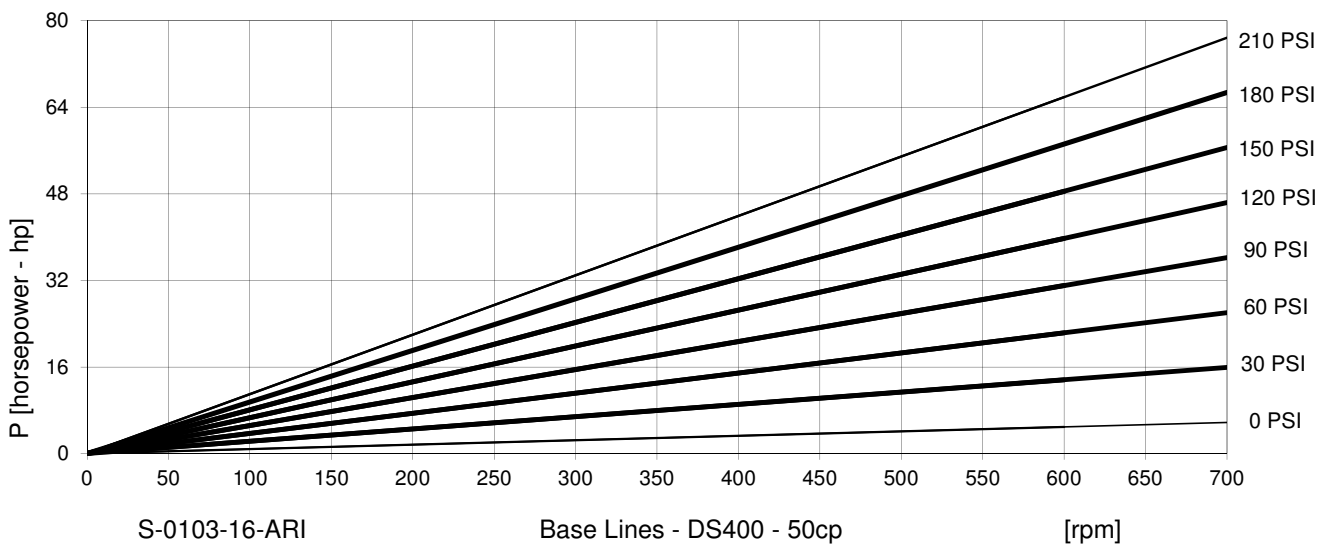

Performance curve
ONIX - BL 280 Primus

S-0103-16-ARI

Base Lines - DS400 - 50cp

[rpm]