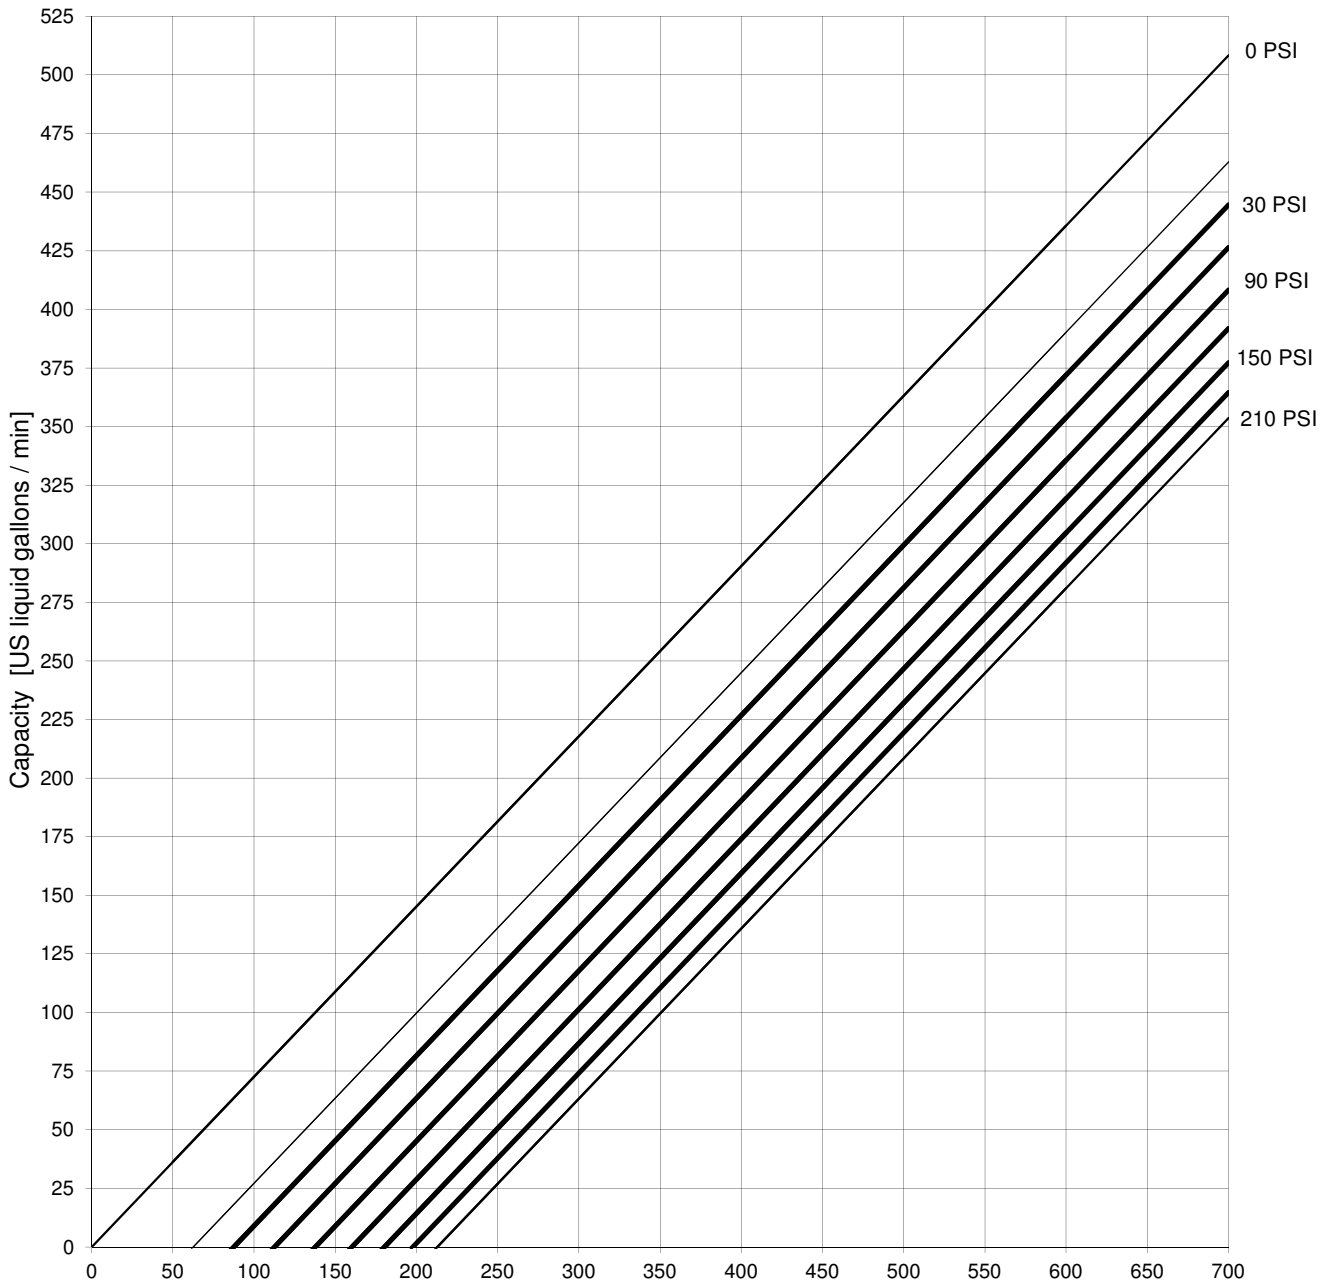

Performance curve
ONIX - BL 280 Primus

S-0103-16-ARI

Base Lines - DS400 - 50cp

[rpm]